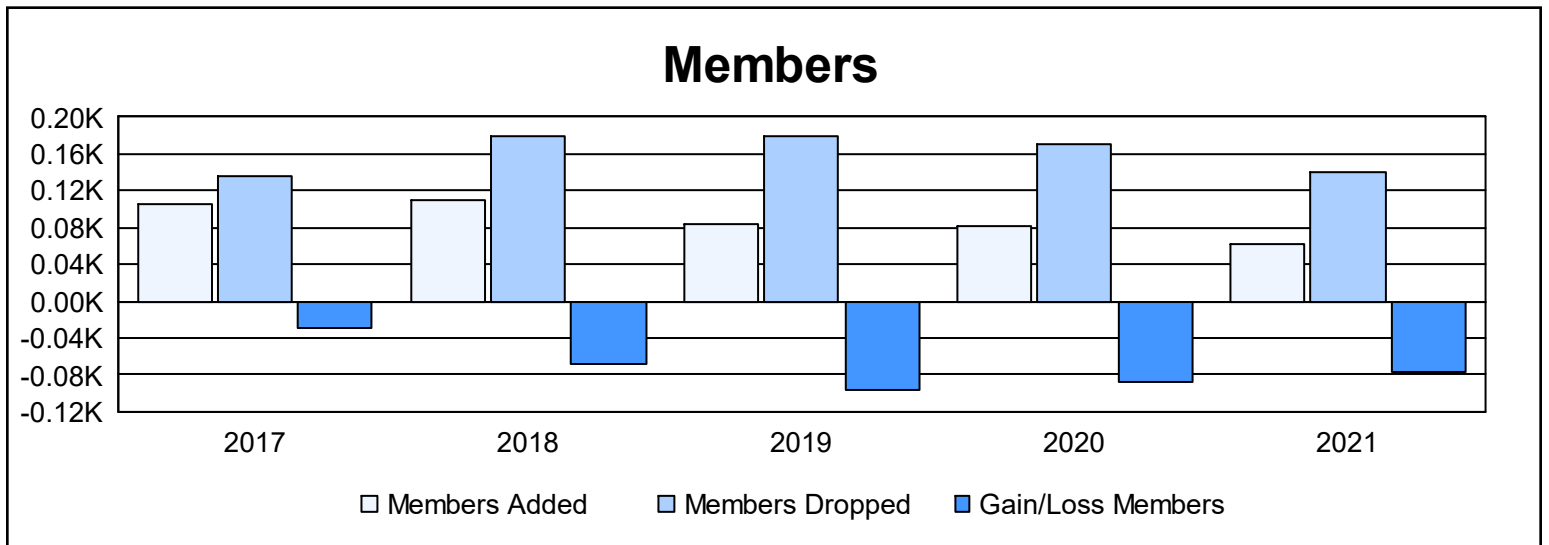

Year	New Clubs	Dropped Clubs	Gain/ Loss Clubs	New Members	Charter Members	Reinstate Members	Transfer Members	Total Member Added	Total Members Dropped	Gain/ Loss Members
2016-2017	0	0	0	96	2	1	7	106	136	-30
2017-2018	0	0	0	97	2	1	10	110	179	-69
2018-2019	0	0	0	71	2	3	7	83	180	-97
2019-2020	0	0	0	74	2	1	5	82	170	-88
2020-2021	0	1	-1	38	1	2	22	63	140	-77
<b>Average</b>	<b>0</b>	<b>0</b>	<b>0</b>	<b>75</b>	<b>2</b>	<b>2</b>	<b>10</b>	<b>89</b>	<b>161</b>	<b>-72</b>

### Membership Composition June 2021 Cumulative