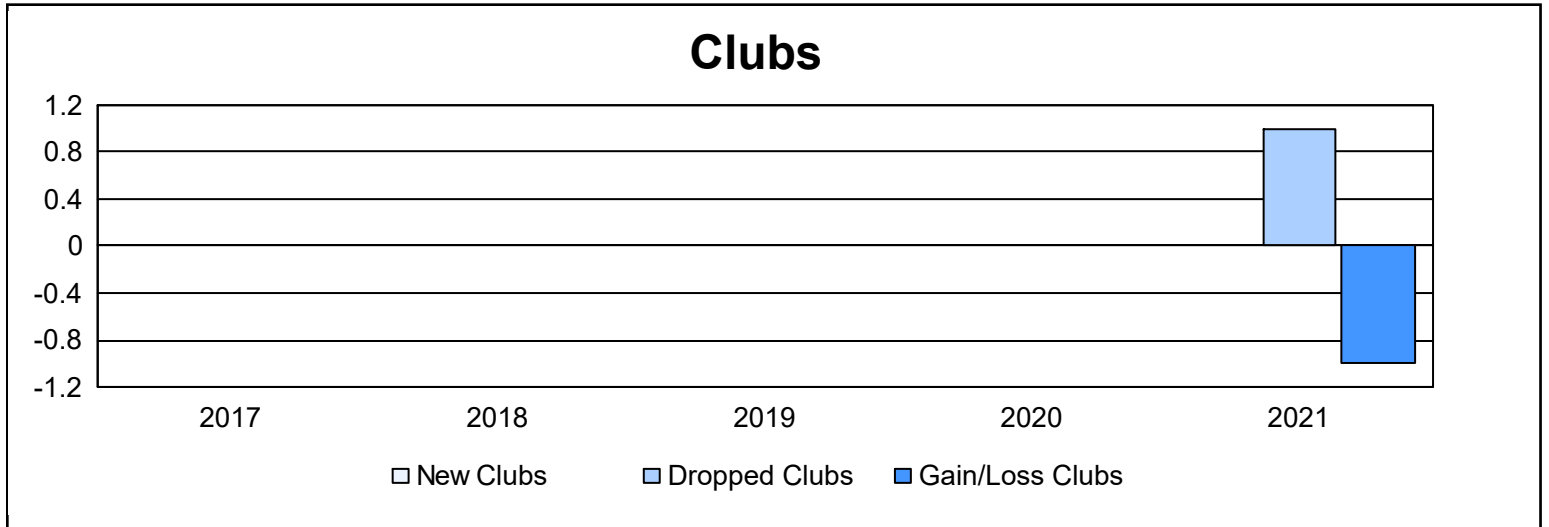

Year	New Clubs	Dropped Clubs	Gain/ Loss Clubs	New Members	Charter Members	Reinstate Members	Transfer Members	Total Member Added	Total Members Dropped	Gain/ Loss Members
2016-2017	0	0	0	96	2	1	7	106	136	-30
2017-2018	0	0	0	97	2	1	10	110	179	-69
2018-2019	0	0	0	71	2	3	7	83	180	-97
2019-2020	0	0	0	74	2	1	5	82	170	-88
2020-2021	0	1	-1	38	1	2	22	63	140	-77
<b>Average</b>	<b>0</b>	<b>0</b>	<b>0</b>	<b>75</b>	<b>2</b>	<b>2</b>	<b>10</b>	<b>89</b>	<b>161</b>	<b>-72</b>

### Membership Composition June 2021 Cumulative