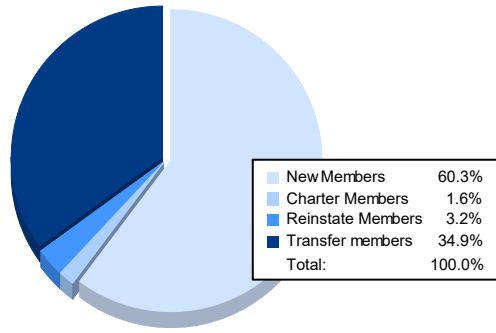

Year	New Clubs	Dropped Clubs	Gain/ Loss Clubs	New Members	Charter Members	Reinstate Members	Transfer Members	Total Member Added	Total Members Dropped	Gain/ Loss Members
2016-2017	0	0	0	96	2	1	7	106	136	-30
2017-2018	0	0	0	97	2	1	10	110	179	-69
2018-2019	0	0	0	71	2	3	7	83	180	-97
2019-2020	0	0	0	74	2	1	5	82	170	-88
2020-2021	0	1	-1	38	1	2	22	63	140	-77
<b>Average</b>	<b>0</b>	<b>0</b>	<b>0</b>	<b>75</b>	<b>2</b>	<b>2</b>	<b>10</b>	<b>89</b>	<b>161</b>	<b>-72</b>

### Membership Composition June 2021 Cumulative